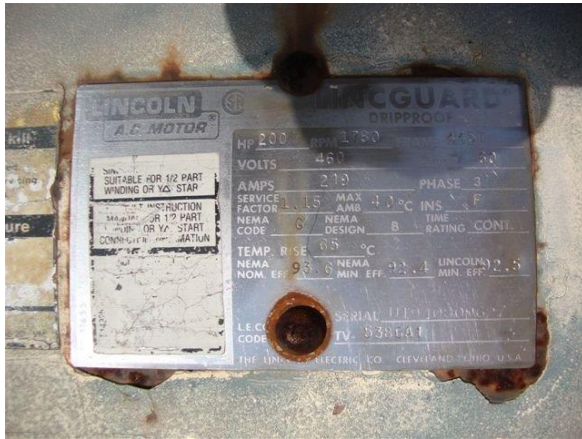

Reliable Asphalt Products

INC
RAP-14271

Astec Pulse-Jet Baghouse

- Stationary Design
- 94, 849 cfm @ 5.1:1
- 18,598.23 sq ft cloth
- 20 sections
- 4 rows of 16 bags
- 1280 bags total
- 4 – 5/8" x 10'

PRICE, AVAILABILITY, AND CONDITION ARE SUBJECT TO CHANGE BY RELIABLE ASPHALT PRODUCTS. EQUIPMENT SPECIFICATIONS ARE ACCURATE TO OUR KNOWLEDGE, HOWEVER, THEY ARE NOT GUARANTEED. EQUIPMENT IS SOLD ON THE BASIS OF AS IS, WHERE IS, THEREFORE, RELIABLE ASPHALT PRODUCTS RECOMMENDS INSPECTION OF THE EQUIPMENT BY THE BUYER TO DETERMINE SUITABILITY TO THEIR REQUIREMENTS.