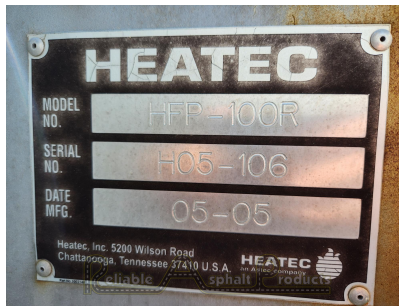

**HEATEC HEAVY FUEL PREHEATER
RAP-16469**

SKU: RAP-14650

SKU: RAP-16469

Condition: Used

Region: East

Mobility: Stationary

EQ Type: Pre-heater

PRODUCT DESCRIPTION

Heatec Heavy Fuel Preheater

- Model HFP-100R
- Model Yr. 2005