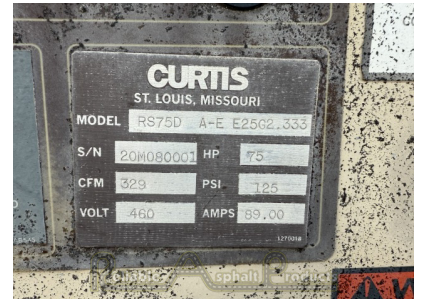

CURTIS 75 HP ROTARY SCREW AIR COMPRESSOR RAP-16905

SKU: RAP-16905

SKU: RAP-16905

Condition: Used

Region: East

Mobility: Stationary

Size (Nominal): 75 hp

EQ Type: Compressor

PRODUCT DESCRIPTION

Curtis 75 HP Rotary Screw Air Compressor

- Model RS75D A-E E25G2
- S/N 20M080001
- 125 PSI
- Exterior frame bent on one side