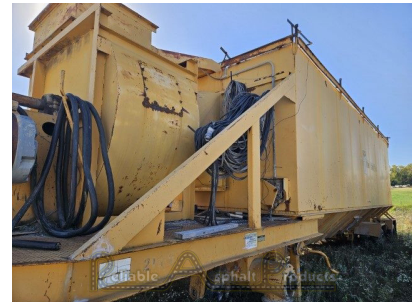

CMI RA-318 PORTABLE BAGHOUSE - RAP-16763

SKU: RAP-16763

SKU: RAP-16763

Condition: Used

Region: Central

Mobility: Portable

EQ Type: Baghouse

PRODUCT DESCRIPTION

CMI RA-318 Portable Baghouse

- Nominal 50,000 CFM
- Inertial separator
- Twin 100 hp exhaust fan
- Tandem Axle Portability