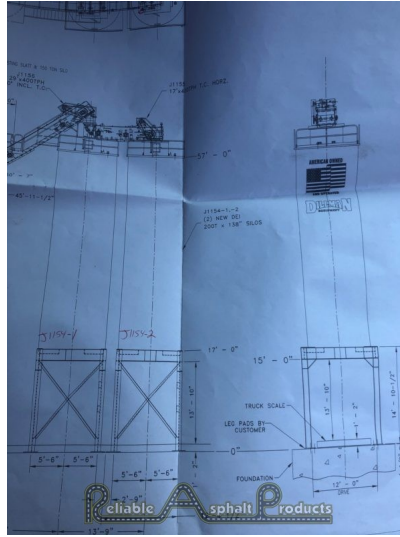

(2) 2003 DILLMAN 200-TON SILOS

SKU: RAP-15983

Condition: Used

Region: East

Mobility: Stationary

Size (Nominal): 200 ton

EQ Type: Silo

PRODUCT DESCRIPTION

- (2) 2003 Dillman 200-ton Silos
- 2003 Dillman 400tph 16' Flat Transfer Slat
- Turtle-shell style AR Cone Liners
- Steel Tub Wall Liners
- Available 11/23/20