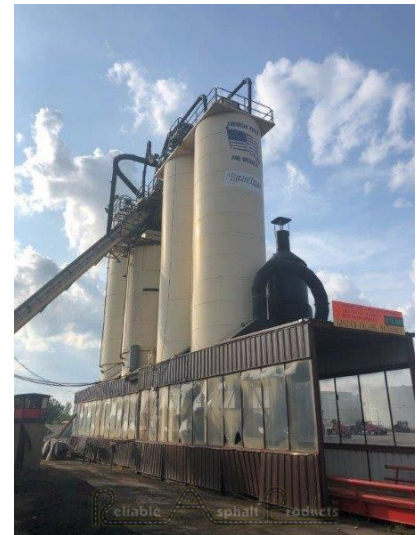

(2) 2003 DILLMAN 200-TON SILOS

SKU: RAP-15983

Condition: Used

Region: East

Mobility: Stationary

Size (Nominal): 200 ton

EQ Type: Silo

PRODUCT DESCRIPTION

- (2) 2003 Dillman 200-ton Silos
- 2003 Dillman 400tph 16' Flat Transfer Slat
- Turtle-shell style AR Cone Liners
- Steel Tub Wall Liners
- Available 11/23/20